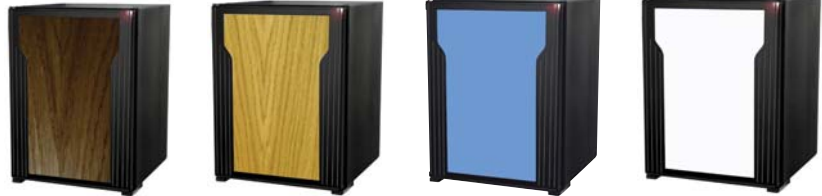

Transparent bottle supporters adjustable in height and depth

Low consumption inner LED light.

STANDARD COLOURS

Black body and silver door

Silver body and silver door

Absorption ■ refrigeration systems ■

Colours