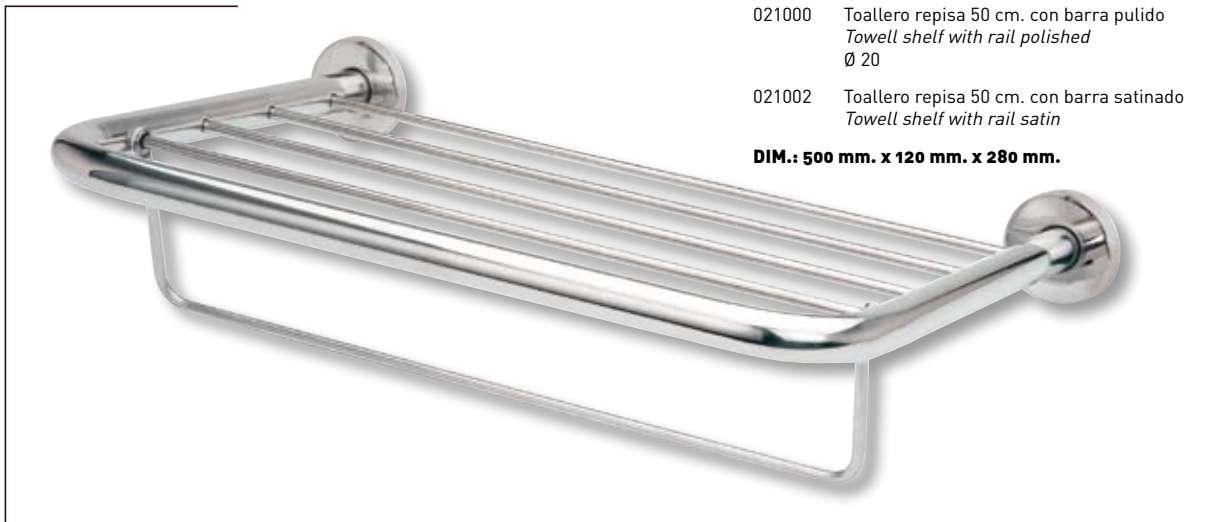

041600 Esponjera de rincón pulido
Corner rack polished

041602 Esponjera de rincón satinado
Corner rack satin

DIM.: 180 mm. x 260 mm. x 130 mm.

021000 Toallero repisa 50 cm. con barra pulido
Towell shelf with rail polished
Ø 20

021002 Toallero repisa 50 cm. con barra satinado
Towell shelf with rail satin

DIM.: 500 mm. x 120 mm. x 280 mm.