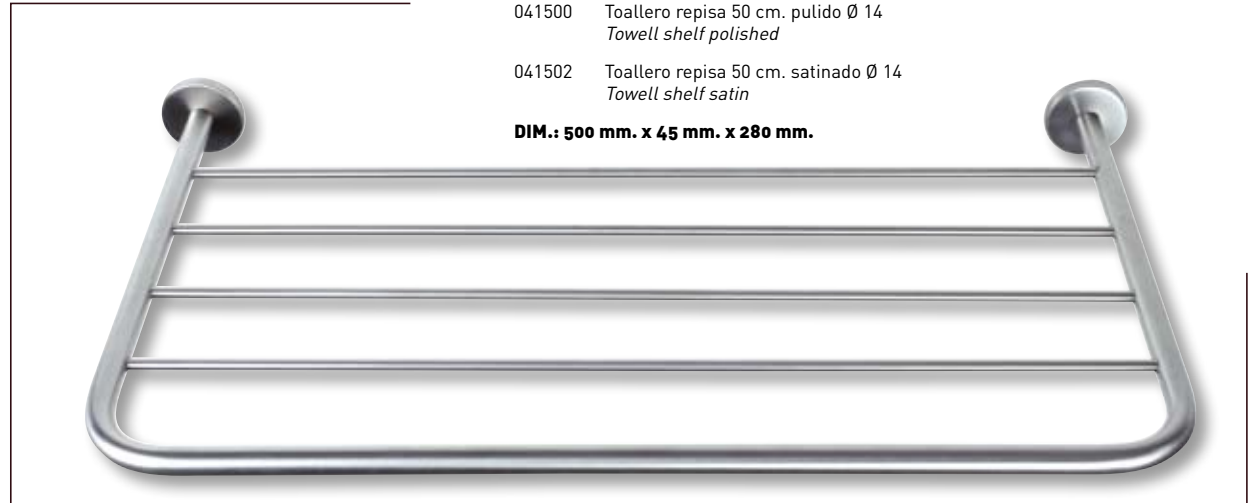

021000 Toallero repisa 50 cm. con barra pulido
Towell shelf with rail polished
Ø 20

021002 Toallero repisa 50 cm. con barra satinado
Towell shelf with rail satin

DIM.: 500 mm. x 120 mm. x 280 mm.

041500 Toallero repisa 50 cm. pulido Ø 14
Towell shelf polished

041502 Toallero repisa 50 cm. satinado Ø 14
Towell shelf satin

DIM.: 500 mm. x 45 mm. x 280 mm.