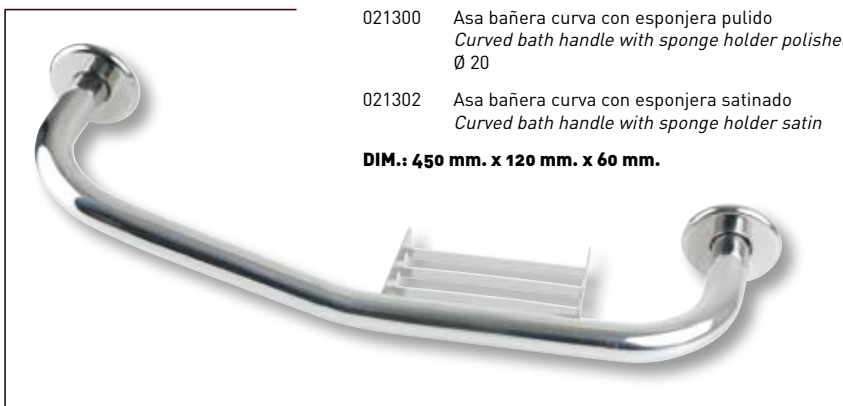

021602 Repisa cristal satinado
Glass rack satin

DIM.: 530 mm. x 120 mm. x 50 mm.

021200 Asa bañera curva pulido
Curved bath handle polished
Ø 20

021202 Asa bañera curva satinado
Curved bath handle satin

DIM.: 450 mm. x 120 mm. x 60 mm.

021300 Asa bañera curva con esponjera pulido
Curved bath handle with sponge holder polished
Ø 20

021302 Asa bañera curva con esponjera satinado
Curved bath handle with sponge holder satin

DIM.: 450 mm. x 120 mm. x 60 mm.