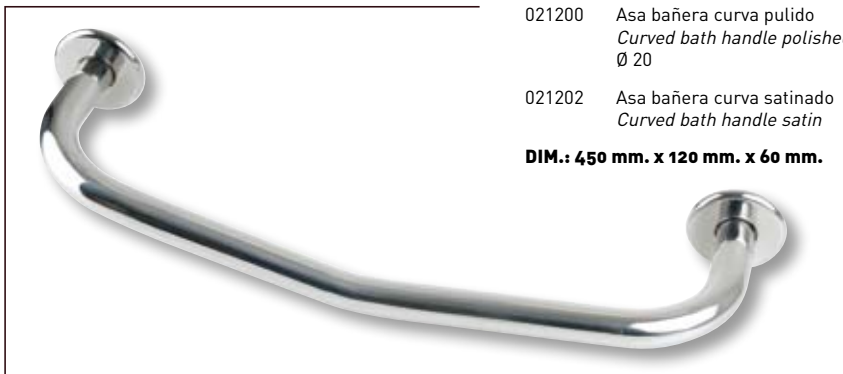

021200 Asa bañera curva pulido
Curved bath handle polished
Ø 20

021202 Asa bañera curva satinado
Curved bath handle satin

DIM.: 450 mm. x 120 mm. x 60 mm.