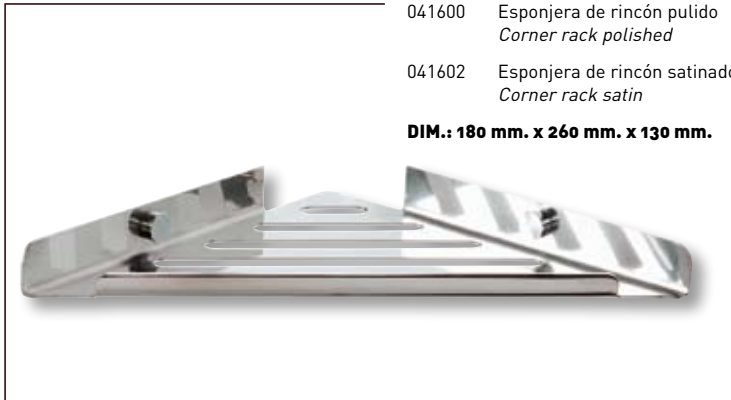

041600 Esponjera de rincón pulido
Corner rack polished

041602 Esponjera de rincón satinado
Corner rack satin

DIM.: 180 mm. x 260 mm. x 130 mm.