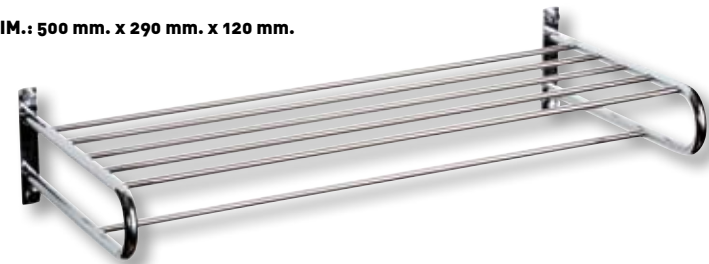

DIM.: 450 mm. x 120 mm. x 50 mm.

061400 Portarrollos doble
Double paper holder
DIM.: 250 mm. x 50 mm. x 73 mm.

061200 Repisa con barra cuatro anclajes
Single towell shelf with rail four fixed

061300 Repisa con barra
Single towell shelf with rail

DIM.: 530 mm. x 110 mm. x 230 mm.

061500 Repisa pletinas con barra
Single towell shelf with rail

DIM.: 500 mm. x 290 mm. x 120 mm.

061600 Repisa con barra
Single towell shelf with rail

DIM.: 500 mm. x 290 mm. x 120 mm.