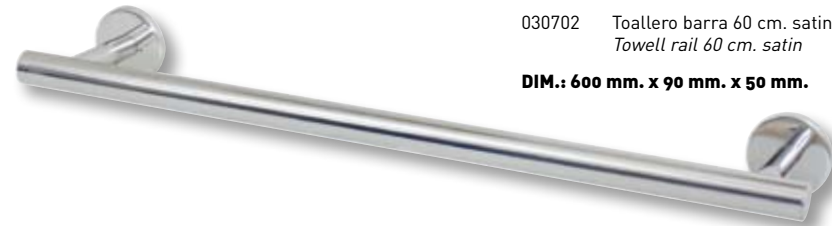

Normax

030100 Percha recta sin base pulida
Single bath hook without base polished

030102 Percha recta sin base satinada
Single bath hook without base satin

DIM.: 50 mm. x 20 mm.

030500 Toallero barra 30 cm. pulida
Towel rail 30 cm. polished

030502 Toallero barra 30 cm. satinada
Towel rail 30 cm. satin

DIM.: 300 mm. x 90 mm. x 50 mm.

030600 Toallero barra 45 cm. pulida
Towel rail 45 cm. polished

030602 Toallero barra 45 cm. satinada
Towel rail 45 cm. satin

DIM.: 450 mm. x 90 mm. x 50 mm.

020100 Percha recta pulida
Single bath hook polished

020102 Percha recta satinada
Single bath hook satin

DIM.: 50 mm. x 90 mm.

030700 Toallero barra 60 cm. pulida
Towel rail 60 cm. polished

030702 Toallero barra 60 cm. satinada
Towel rail 60 cm. satin

DIM.: 600 mm. x 90 mm. x 50 mm.

031100 Percha recta doble pulida
Double bath hook polished

031102 Percha recta doble satinada
Double bath hook satin