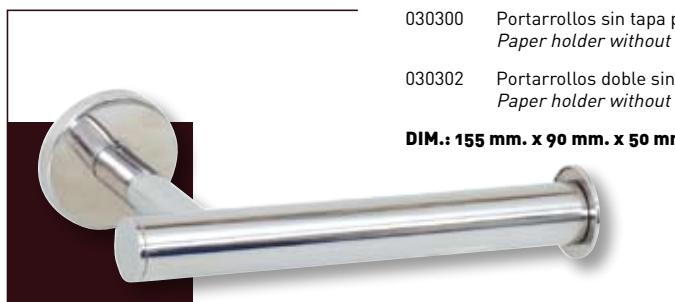

030900 Portarrollos reserva pulido
Reserve Paper holder polished

030302 Portarrollos doble sin tapa satinado
Paper holder without cover satin

DIM.: 155 mm. x 90 mm. x 50 mm.