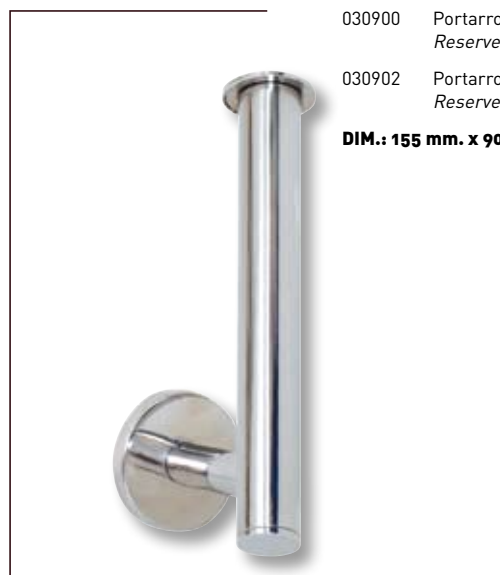

030902 Portarrollos reserva satinado
Reserve Paper holder satin

DIM.: 155 mm. x 90 mm. x 50 mm.