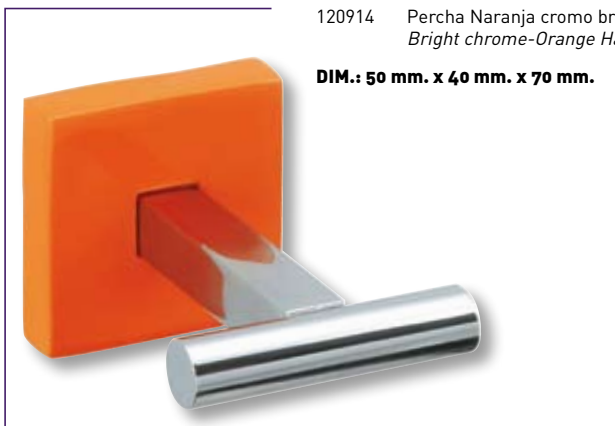

081000 Toallero repisa con barra
Towel shelf with rail

120914 Percha Naranja cromo brillo
Bright chrome-Orange Hanger
DIM.: 50 mm. x 40 mm. x 70 mm.